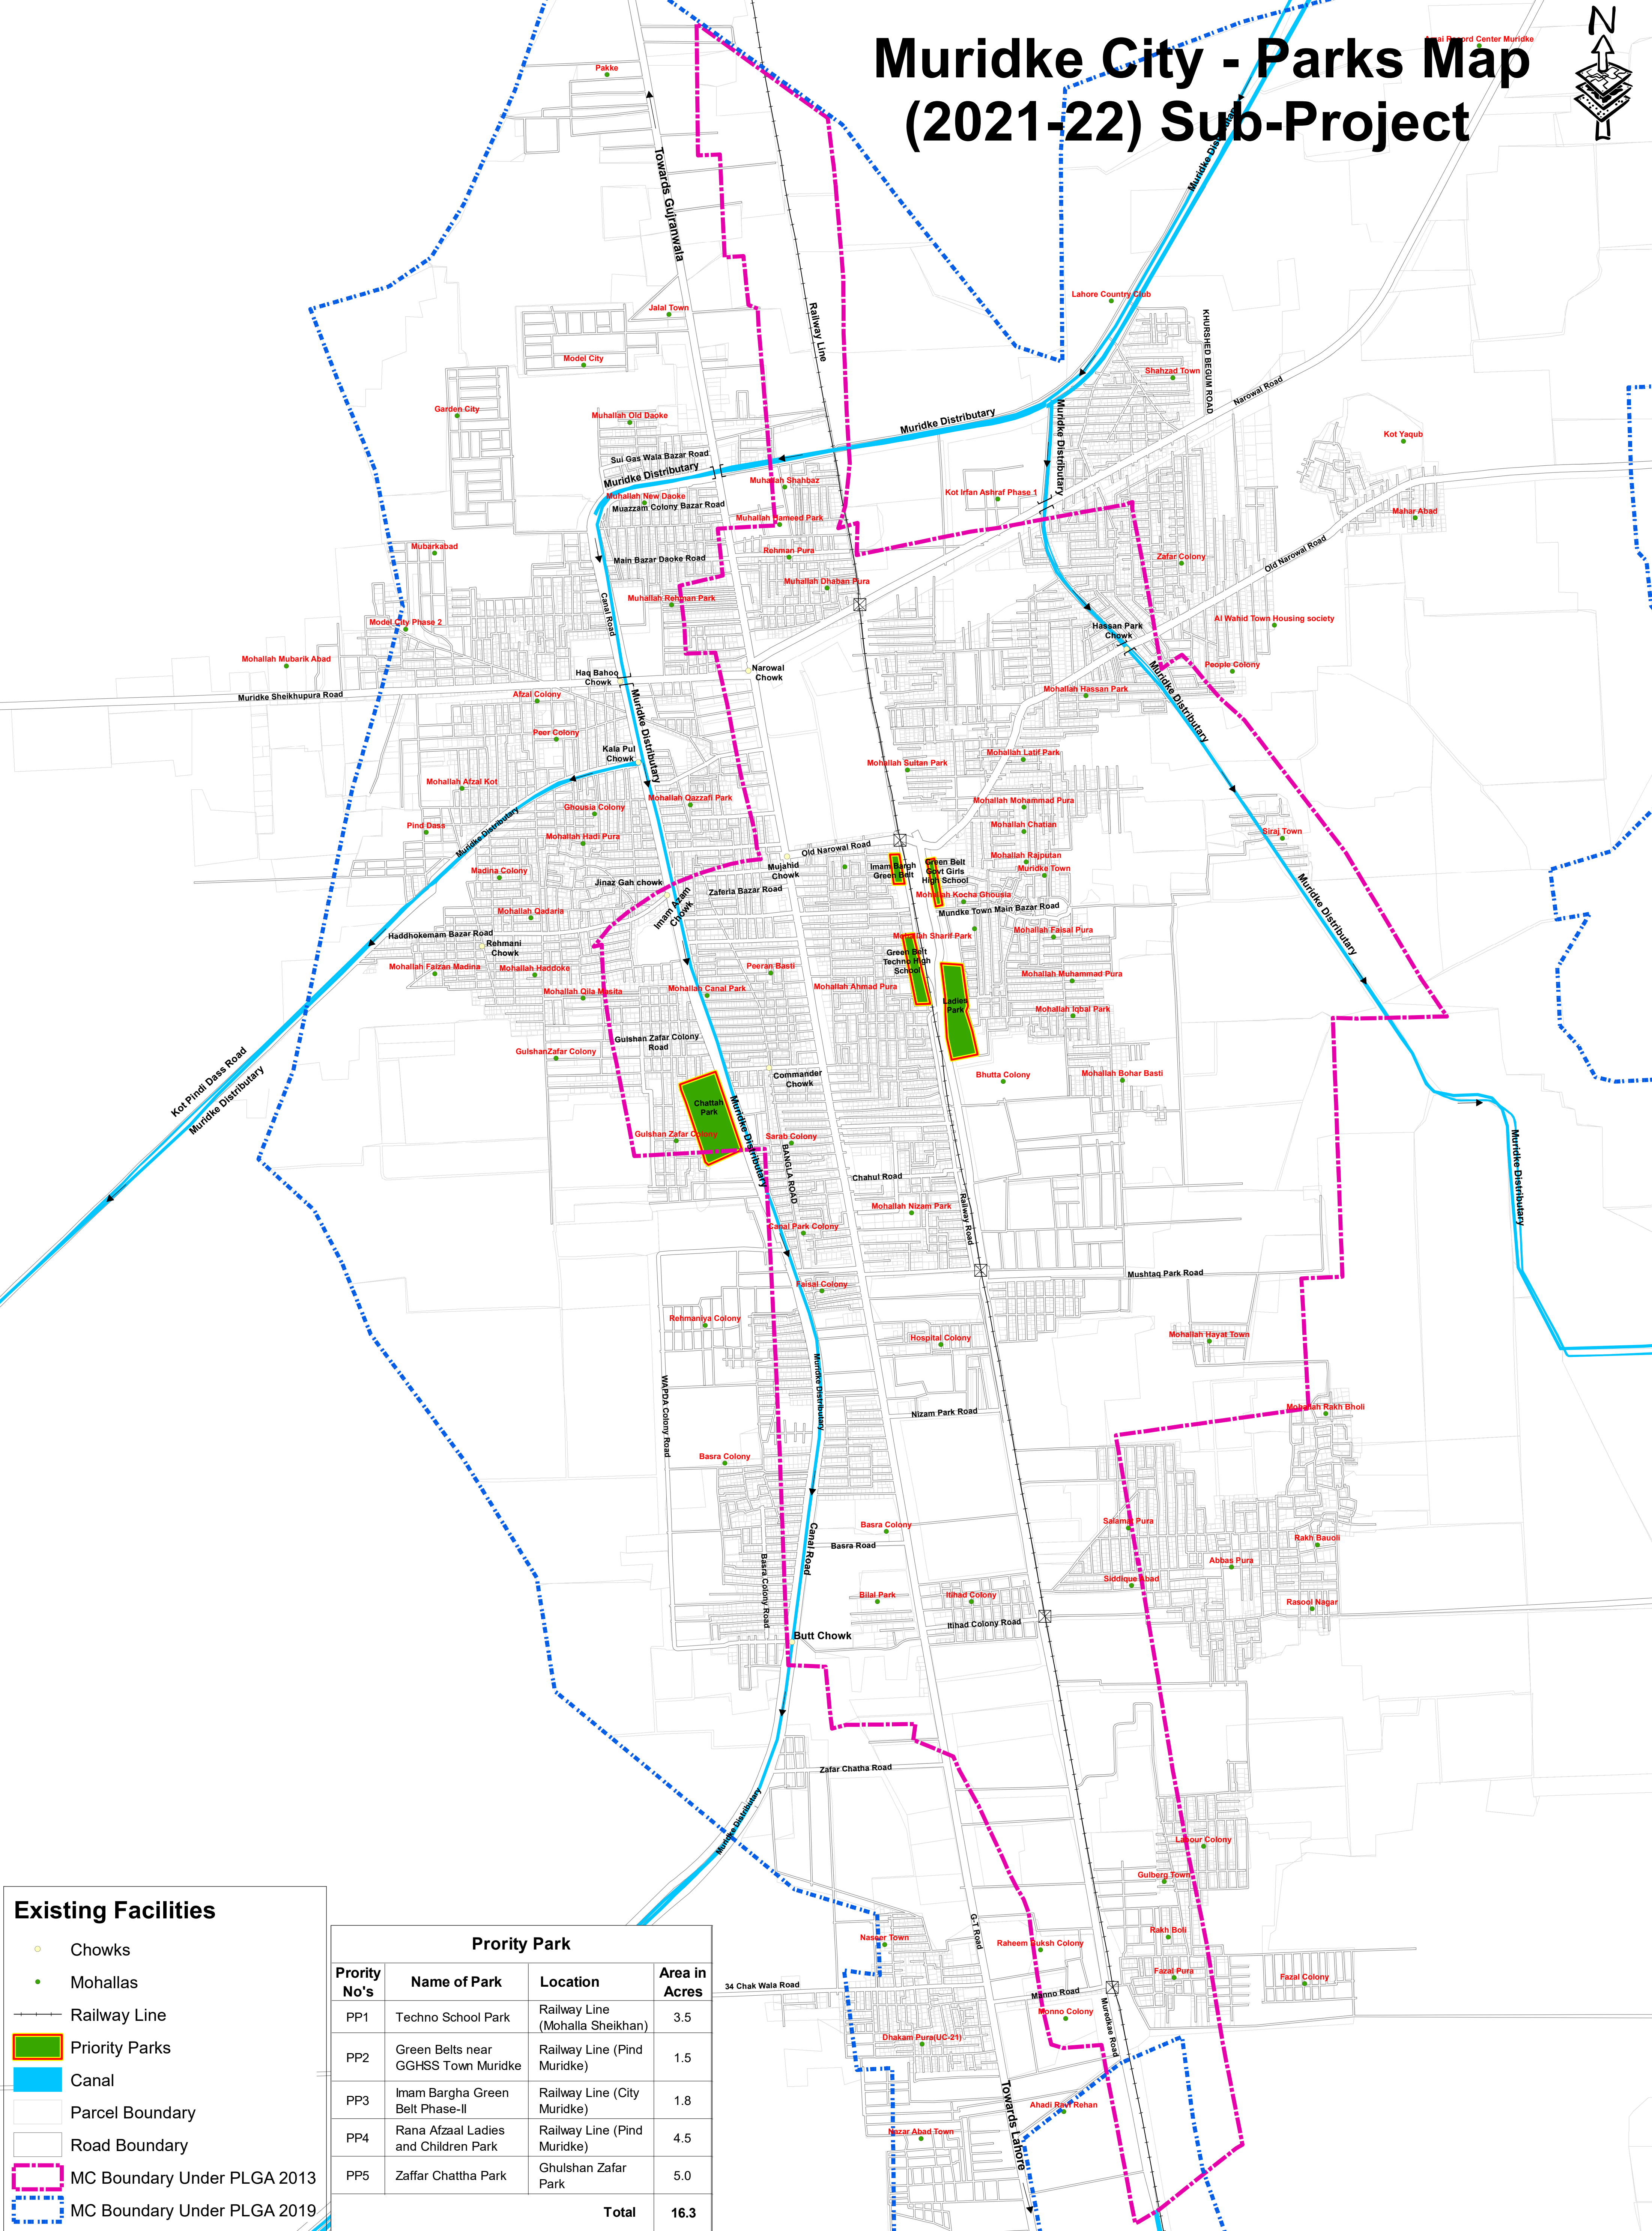

# Muridke City - Parks Map (2021-22) Sub-Project

**Existing Facilities**

- Chowks
- Mohallas
- Railway Line
- Priority Parks
- Canal
- Parcel Boundary
- Road Boundary
- MC Boundary Under PLGA 2013
- MC Boundary Under PLGA 2019

Priority Park			
Priority No's	Name of Park	Location	Area in Acres
PP1	Techno School Park	Railway Line (Mohalla Sheikhan)	3.5
PP2	Green Belts near GGHSS Town Muridke	Railway Line (Pind Muridke)	1.5
PP3	Imam Bargha Green Belt Phase-II	Railway Line (City Muridke)	1.8
PP4	Rana Afzaal Ladies and Children Park	Railway Line (Pind Muridke)	4.5
PP5	Zaffar Chattha Park	Ghulshan Zafar Park	5.0
<b>Total</b>			<b>16.3</b>